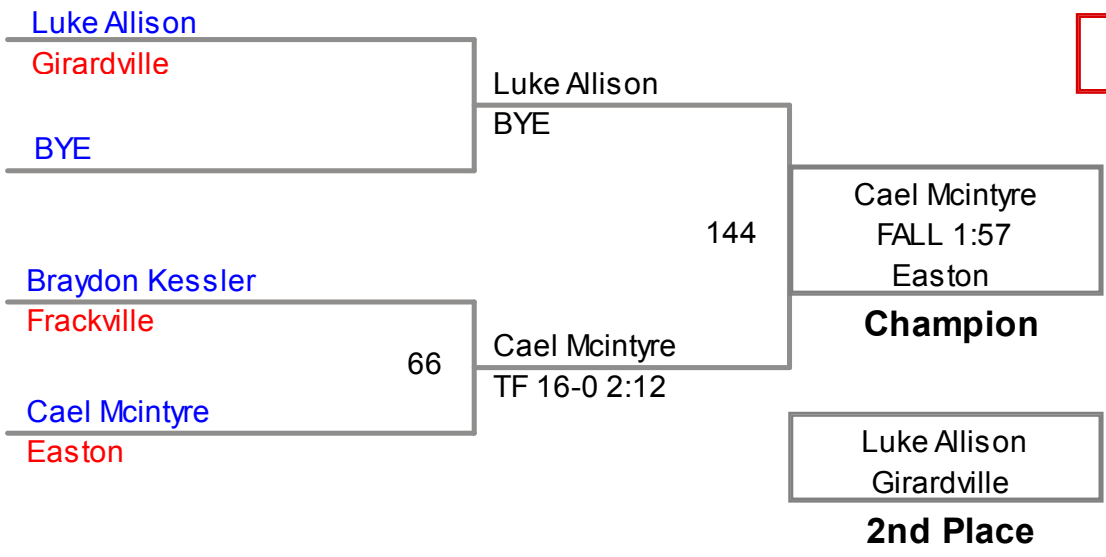

MAWA District
Midget

50 Lbs

MAWA District
Midget

54 Lbs

MAWA District
Midget

Ethan Huntington

Slatinton

BYE