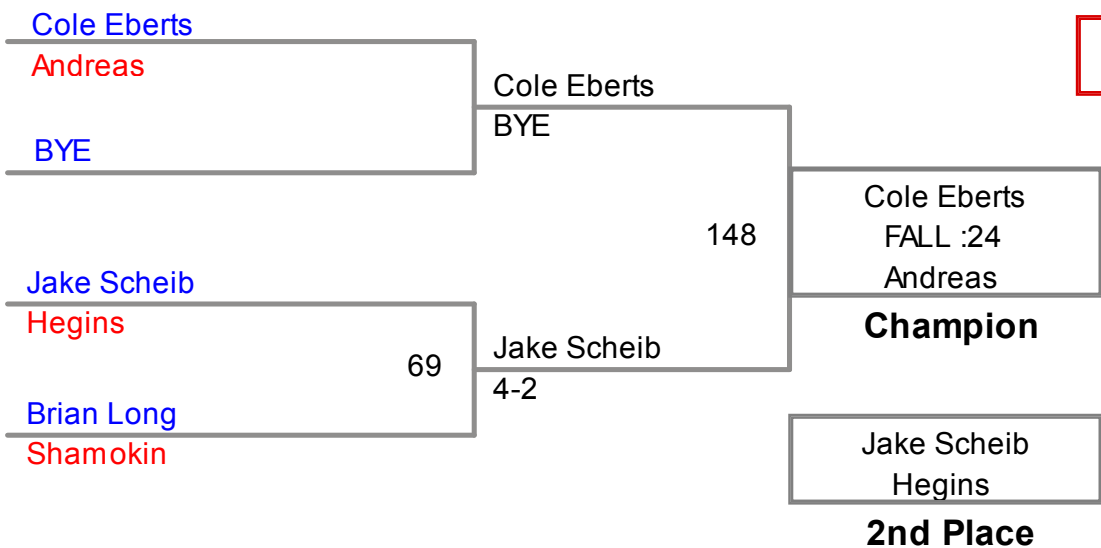

MAWA District
Midget

75 Lbs