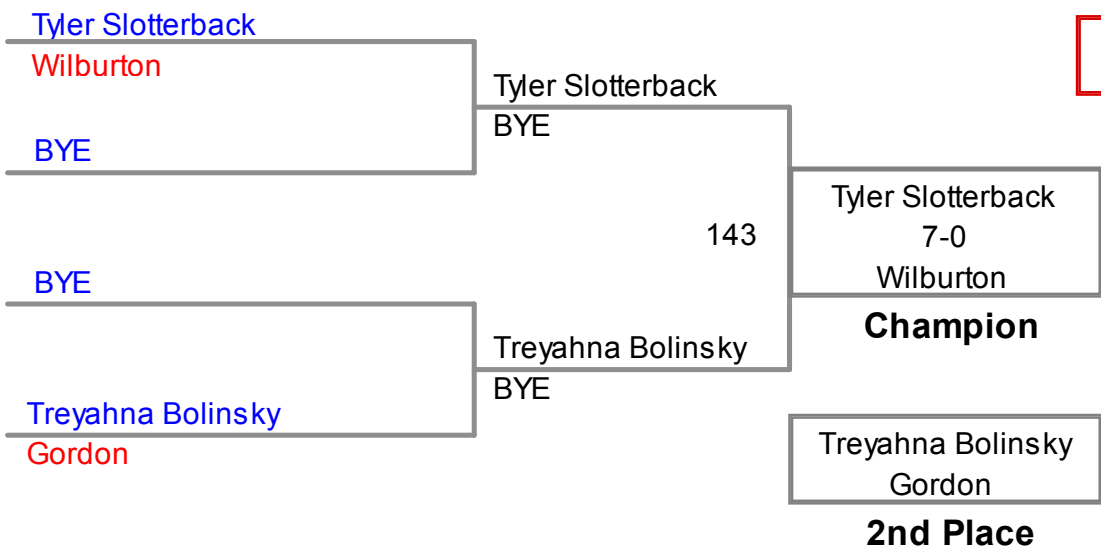

MAWA District
Midget

50 Lbs

MAWA District
Midget

54 Lbs

MAWA District
Midget

Ethan Huntington

Slatinton

BYE

BYE

BYE

Ethan Huntington

BYE

BYE

BYE

58 Lbs

Ethan Huntington