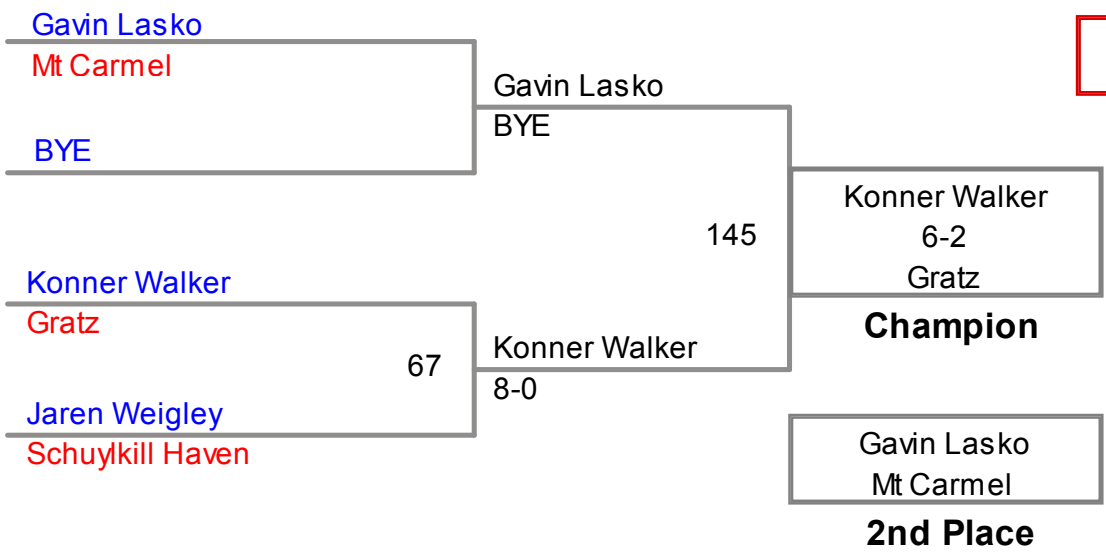

BYE

BYE

3rd Place

4th Place

MAWA District
Midget

62 Lbs

MAWA District
Midget

66 Lbs